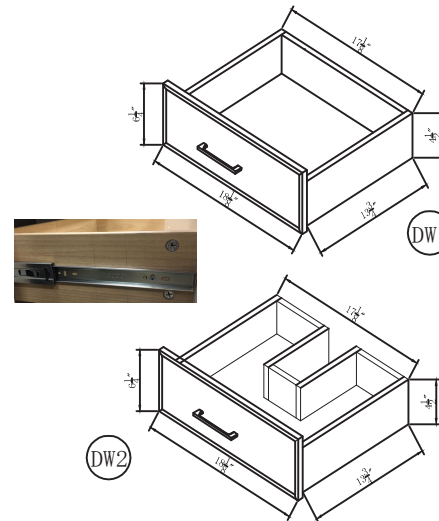

Top view

Back view

Front view

Side view

Drawer Interior Size

DWG. NO.:

MODEL NO.:

VF19060GR

ALTERATIONS

1	
2	
3	
4	

FOR PROPOSAL ONLY ALL DIMENSIONS TO BE VERIFIED

SCALE:

DWG. BY:

CHECKED BY:

DATE:

PROJECT: