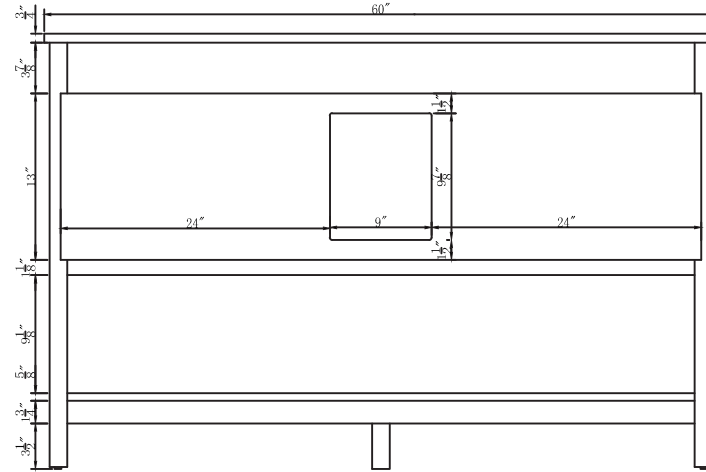

Top view

Back view

Front view

Side view

Drawer Interior Size

DWG. NO.:

MODEL NO.:

VF19060GR

ALTERATIONS

1	
2	
3	
4	

FOR PROPOSAL ONLY ALL DIMENSIONS TO BE VERIFIED

SCALE:

DWG. BY:

CHECKED BY:

DATE:

PROJECT: