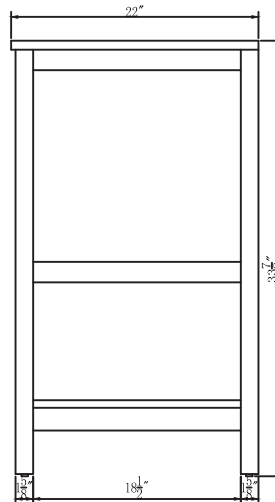

Top view

Back view

Front view

Side view

Drawer Interior Size

DWG. NO.:

MODEL NO.:

VF19060GR

ALTERATIONS

1	
2	
3	
4	

FOR PROPOSAL ONLY ALL DIMENSIONS TO BE VERIFIED

SCALE:

DWG. BY:

CHECKED BY:

DATE:

PROJECT: