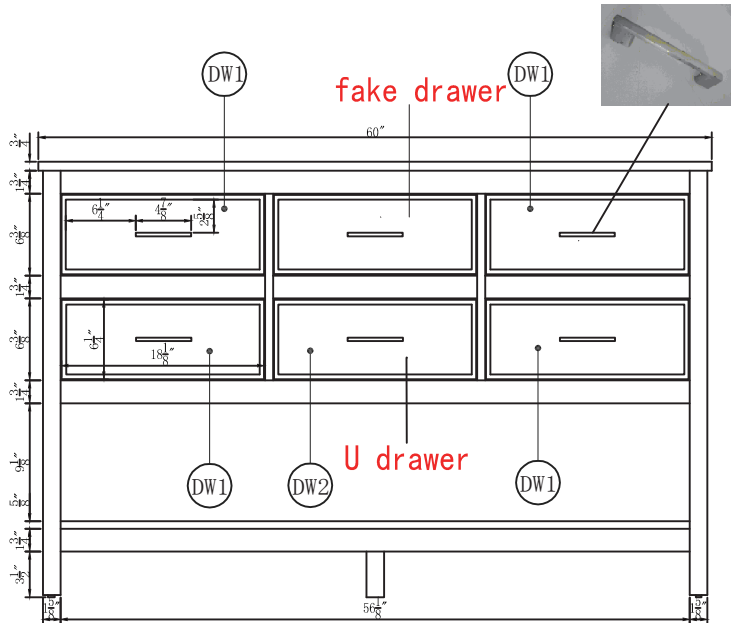

Top view

Back view

Front view

Side view

Drawer Interior Size

DWG. NO.:

MODEL NO.:

VF19060GR

ALTERATIONS

1	
2	
3	
4	

FOR PROPOSAL ONLY ALL DIMENSIONS TO BE VERIFIED

SCALE:

DWG. BY:

CHECKED BY:

DATE:

PROJECT: